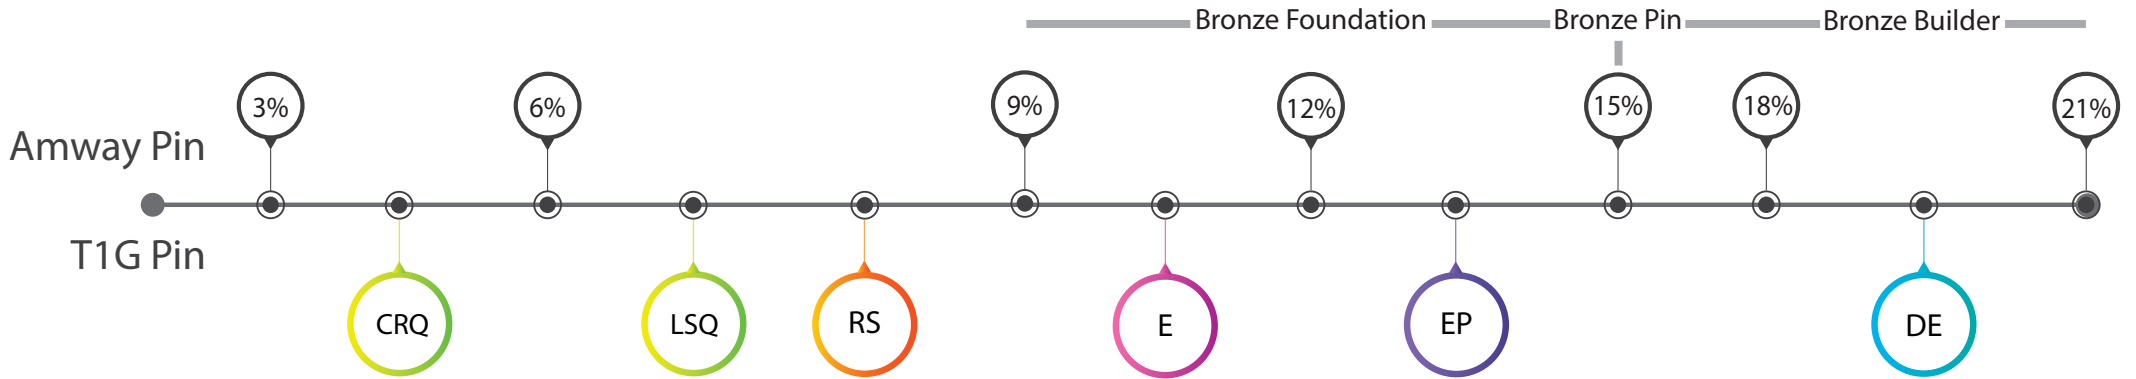

# EAGLE PROGRAM ROAD MAP TO SUCCESS

CRITERIA	RISING STAR RS	EAGLE E	EAGLE PLUS EP	DOUBLE EAGLE DE
Partner Honouring Legs receiving bonus cheques	3 or more	6 or more	9 or more	12 or more
Partner Honouring Legs on T1G Gold Subscription	3 or more	6 or more	9 or more	12 or more
Total Legs with IBOships attending T1G Events	3 or more	6 or more	9 or more	12 or more
Total IBOships on T1G Gold Subscription	5 or more	10 or more	25 or more	50 or more
Total IBOships attending T1G Events	5 or more	10 or more	25 or more	50 or more
MAGIC NUMBER	3 5	6 10	9 25	12 50